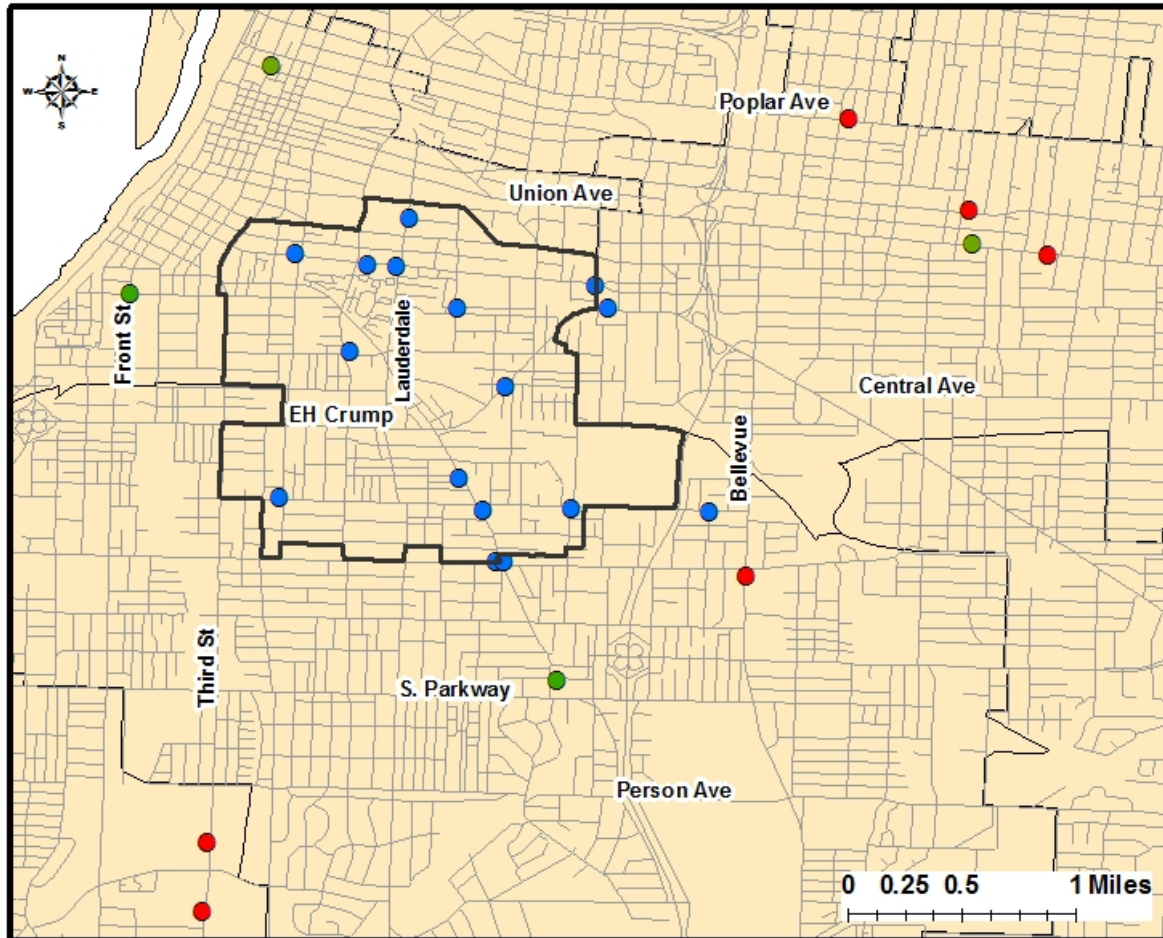

Food Stores within and near Zip Code 38126

- Convenience Store
- Grocery Store
- Farmer's Market
- 38126 Boundary

38126 Convenience Stores: Lauderdale Market, Vance Grocery, Liberty Cash, King of Discount, M & R, Mathew's The Poor Man's Store, Luster's Sundry, Crump Food Mart, Sunshine Food Mart, South Memphis Grocery, Walker Mart and Deli, Triple J Grocery, Lester Grocery, Sam's Food Market, Jet Food Store, Friends Food Market.

Nearby Full Service Grocery Stores: Kroger (3rd St), Save-a-Lot (3rd St), Save-a-Lot (Bellevue), Kroger (Poplar Ave), Piggly Wiggly (Madison Ave), Schnucks (Union Ave).

Nearby Farmer's Markets: Memphis Farmer's Market (Front St), South Memphis Farmer's Market (Mississippi Blvd), Midtown Farmer's Market (Union Ave), Easy Way Food Stores (Main St).